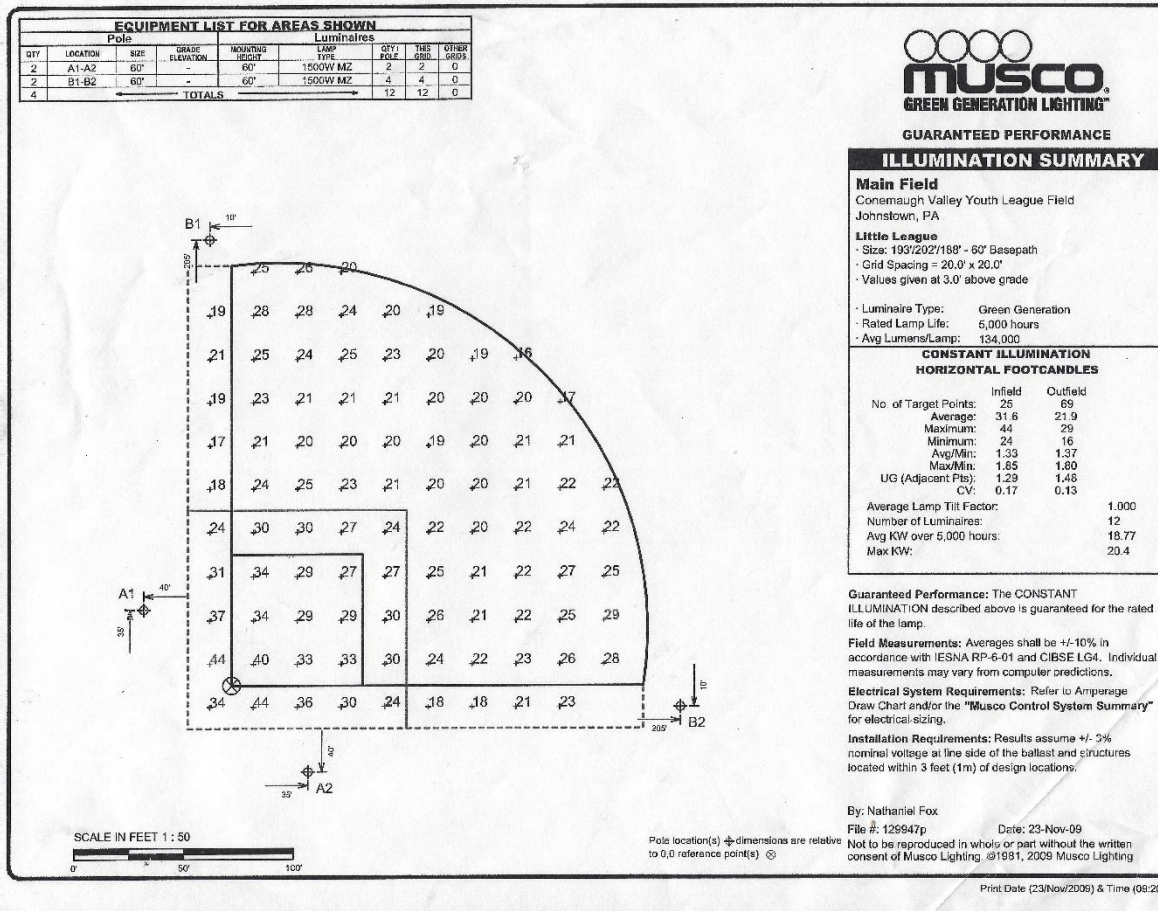

Field Management

Main Field

League season game limitation during the week consists of 5:30 and 7:30 time slots with a 10PM Curfew.

Weekend games on Saturday may start as early as 8AM and must be done by the 10PM curfew.

Sunday games start at 1PM and not exceed the 10PM curfew.

League practices can start at 5PM and must end by the 10PM curfew during the week.

Practices on the weekends can run from 8AM to the 10PM curfew.

Overflow Fields

Bon Air Field is a practice only field with scheduled timeslots.

Frankstown Road Field is a practice and rescheduled overflow game field with scheduled time slots.

CVHS Softball Field Is an emergency game field with permission to use.