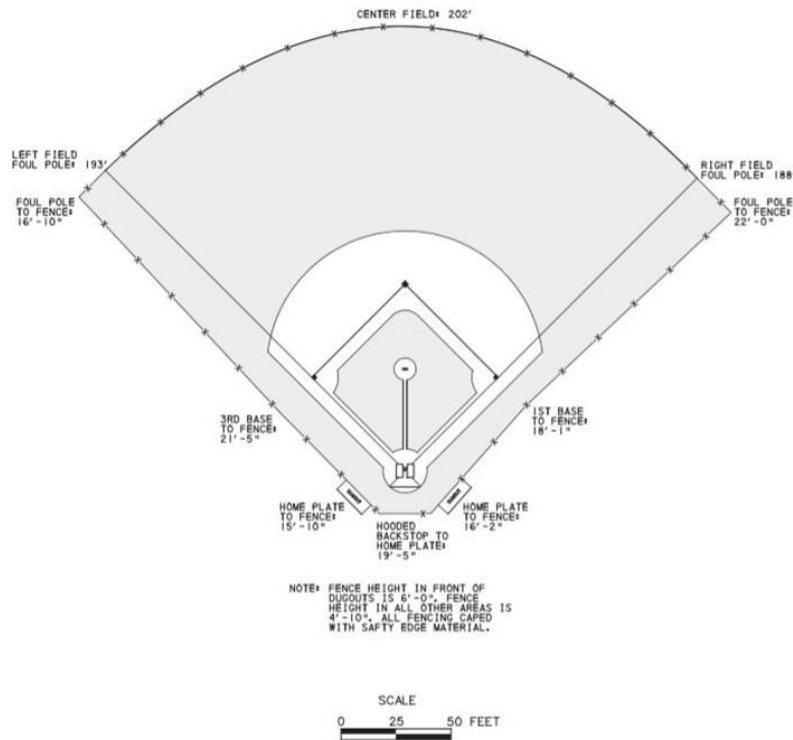

**CONEMAUGH VALLEY YOUTH LEAGUE
MAIN FIELD
EAST CONEMAUGH, PA**

Field Lights

Installed in 2010, the stat-of-the-art Musco Light Structure Green provides bright daylight coverage. Light levels we tested and inspected during installation and carries a 20-year guarantee. Four ballpark stadium light poles consist of a concrete base and galvanized metal poles. All electrical wiring is underground and runs through the inside middle of the light poles. Each pole is grounded.